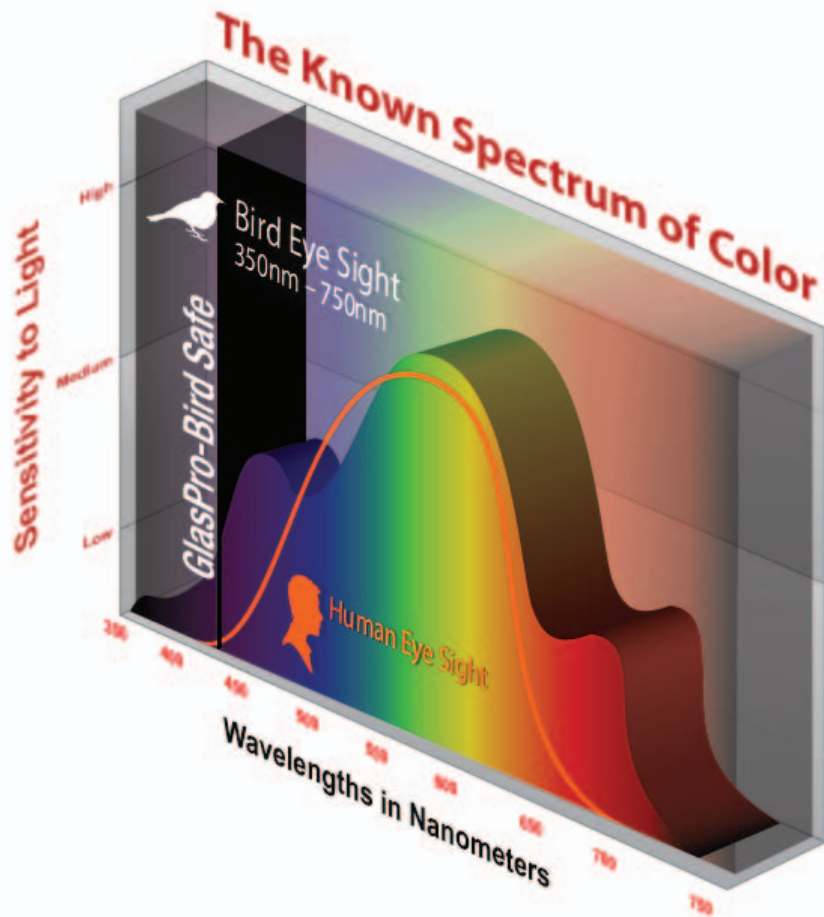

GlasPro-Bird Safe Performance

| Product Name + Performance | VLT | Reflect (EXT) | Reflect (In) | Winter U-Value | Summer U-Value | SHGC |
|---|-----|---------------|--------------|----------------|----------------|------|
| GlasPro-Bird Safe on Clear + 1/2" AIR + GlasPro-LE (5) Clear | 66% | 12% | 11% | 0.29 | 0.27 | 0.43 |
| GlasPro-Bird Safe on Clear + 1/2" AIR + GlasPro-XLE (5) Clear | 62% | 11% | 11% | 0.28 | 0.26 | 0.37 |
| GlasPro-Bird Safe on Low Iron + 1/2" AIR + GlasPro-LE (5) Low Iron | 67% | 12% | 11% | 0.29 | 0.27 | 0.45 |
| GlasPro-Bird Safe on Low Iron + 1/2" AIR + GlasPro-XLE (5) Low Iron | 63% | 11% | 11% | 0.28 | 0.26 | 0.37 |
| GlasPro-Bird Safe on Clear + 1/2" AIR + Pilkington Energy Advantage (5) | 72% | 17% | 16% | 0.32 | 0.32 | 0.58 |

- Laminated Safety glass ANZI z97.1
- American Bird Conservancy Avoidance Index: 79%
- "Significantly exceeds the American Bird Conservancy's minimum standard for effective bird collision deterrent materials"
- Can be combined with high performance Low E glass to meet the performance standards required throughout North America
- LEED Pilot Credit 55: Bird Collision Deterrence
- 100% Made in the USA
- Fast lead times
- Minimal upkeep
- Extreme long life
- Easy to implement at the manufacturing stage
- Budget friendly compared to all other Bird-Friendly glass solutions